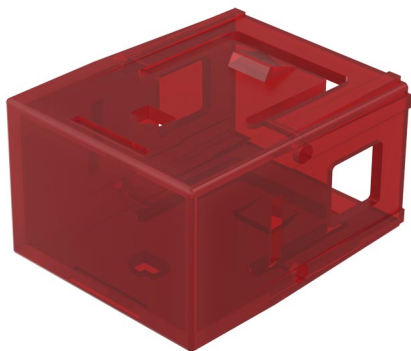

02-902.2 - Lens

Attention: The preview is based on a sample product. This can differ from your current configuration.

Mounting

Design flush

Other Attributes

Weight 0,004 kg
Dimension 17.5 x 25.4 mm

Operating-/Indication part

Lens optics transparent
Lens material Plastic
Lens illumination illuminative
Lens colour red
Lens profile flat