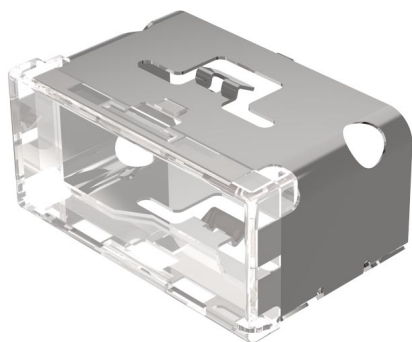

EAO – Your Expert Partner for Human Machine Interfaces

03-941.7 - Lens single-headed uni-colour for pushbutton single-headed

03-941.7 - Lens single-headed uni-colour for pushbutton single-headed

Attention: The preview is based on a sample product. This can differ from your current configuration.

Mounting

Design flush

Other Attributes

Weight 0,009 kg
Dimension 18 x 38 mm

Operating-/Indication part

Lens optics transparent
Lens material Plastic
Lens colour colourless
Lens illumination illuminative
Lens profile flat