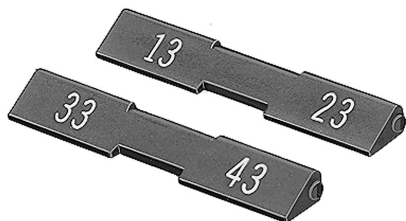

EAO – Your Expert Partner for Human Machine Interfaces

704.965.8 - Terminal marking

704.965.8 - Terminal marking

Attention: The preview is based on a sample product. This can differ from your current configuration.

Other Attributes

Marking
Weight

62/52 82/72
0,001 kg