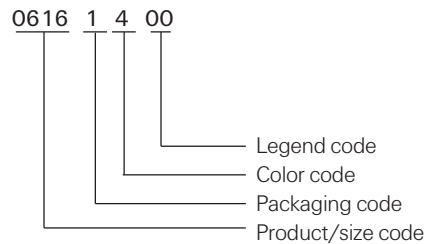

Part numbering system

OBSOLETE
NOT the LATEST
REVISION