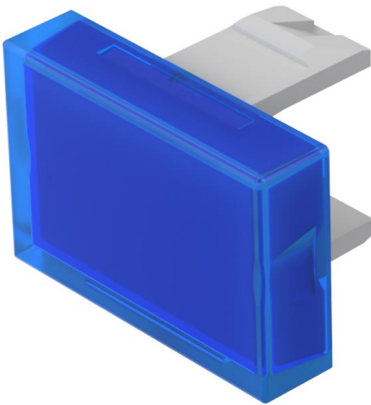

EAO – Your Expert Partner for Human Machine Interfaces

01-901.6 - Lens plastic

01-901.6 - Lens plastic

Attention: The preview is based on a sample product. This can differ from your current configuration.

Other Attributes

Weight	0,001 kg
Dimension	12.8 x 18.8 mm

Operating-/Indication part

Lens optics	translucent
Lens colour	blue
Lens material	Plastic
Lens profile	flat
Lens illumination	illuminative