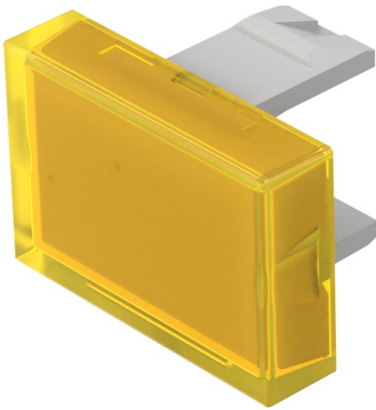

01-982.4 - Lens plastic

Attention: The preview is based on a sample product. This can differ from your current configuration.

Other Attributes

Weight	0,001 kg
Dimension	12.8 x 18.8 mm

Operating-/Indication part

Lens optics	transparent
Lens colour	yellow
Lens material	Plastic
Lens profile	flat
Lens illumination	illuminative