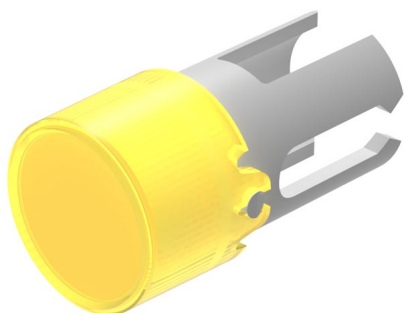

19-931.4 - Lens

Attention: The preview is based on a sample product. This can differ from your current configuration.

Mounting

Design raised

Other Attributes

Weight 0,001 kg
Dimension Ø 7.3 mm
Lens holder optical effect translucent

Operating-/Indication part

Lens optics transparent
Lens material Plastic
Lens profile flat
Lens colour yellow
Lens illumination illuminative