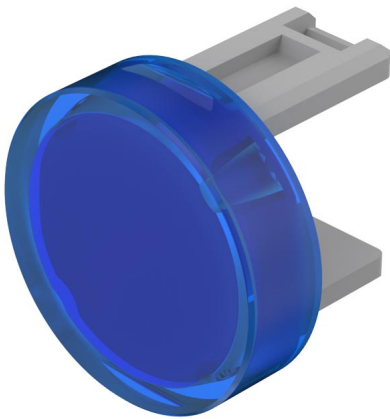

### 01-983.6 - Lens plastic

*Attention: The preview is based on a sample product. This can differ from your current configuration.*

### Other Attributes

Weight	0,001 kg
Dimension	Ø 15.8 mm

### Operating-/Indication part

Lens optics	transparent
Lens colour	blue
Lens material	Plastic
Lens profile	flat
Lens illumination	illuminative