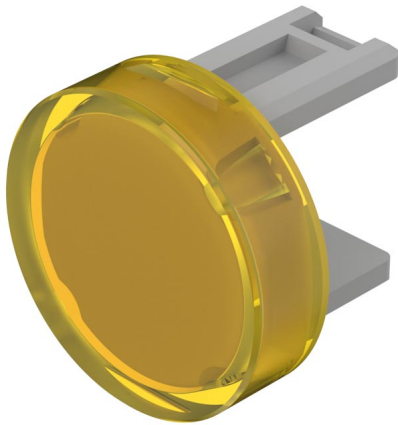

### 01-931.4 - Lens plastic

*Attention: The preview is based on a sample product. This can differ from your current configuration.*

### Other Attributes

Weight	0,001 kg
Dimension	Ø 15.8 mm

### Operating-/Indication part

Lens optics	translucent
Lens colour	yellow
Lens material	Plastic
Lens profile	flat
Lens illumination	illuminative