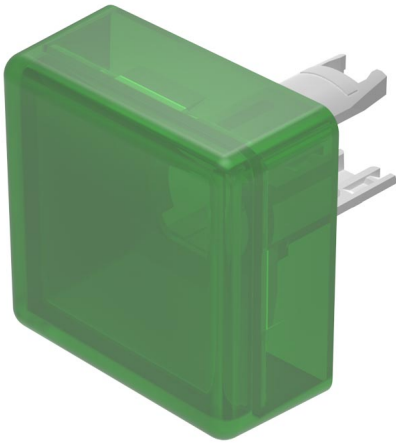

EAO – Your Expert Partner for Human Machine Interfaces

18-982.5 - Lens without LED flush design

18-982.5 - Lens without LED flush design

Attention: The preview is based on a sample product. This can differ from your current configuration.

Mounting

Design flush

Other Attributes

Weight 0,001 kg
Dimension 13.8 x 13.8 mm

Operating-/Indication part

Lens optics translucent
Lens material Plastic
Lens colour green
Lens profile flat
Lens illumination illuminative