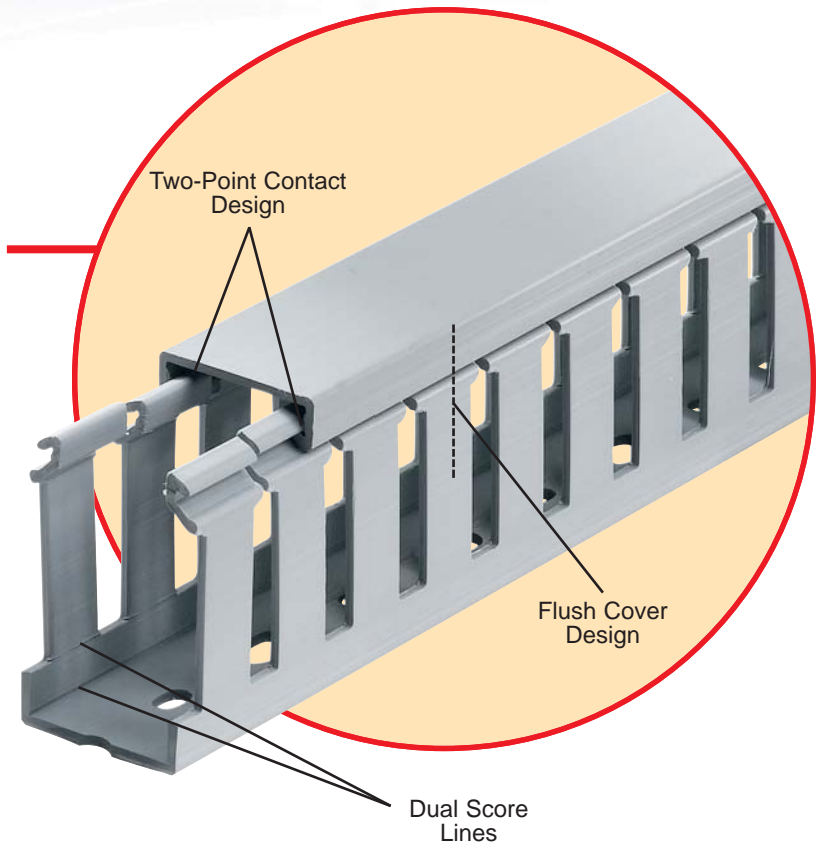

Wide Slot Wiring Duct

Greater sidewall rigidity with increased versatility!

Wide Slot Wiring Duct-PVC

- Wide fingers and slots increase rigidity and enable insertion of bundles
- Non-slip cover and resists vibration
- Rounded edges keep hands and wires free of abrasion
- V-shaped slot lead-in enables easier and faster wire installation
- Dual score lines are designed to yield clean breakoffs at the base of the slot and the duct
- Restricted slot design makes sure that wires are held with or without the cover inserted
- Flush cover attaches flush with sidewall for finished look
- Improved flush sidewall and cover style for greater wire capacity