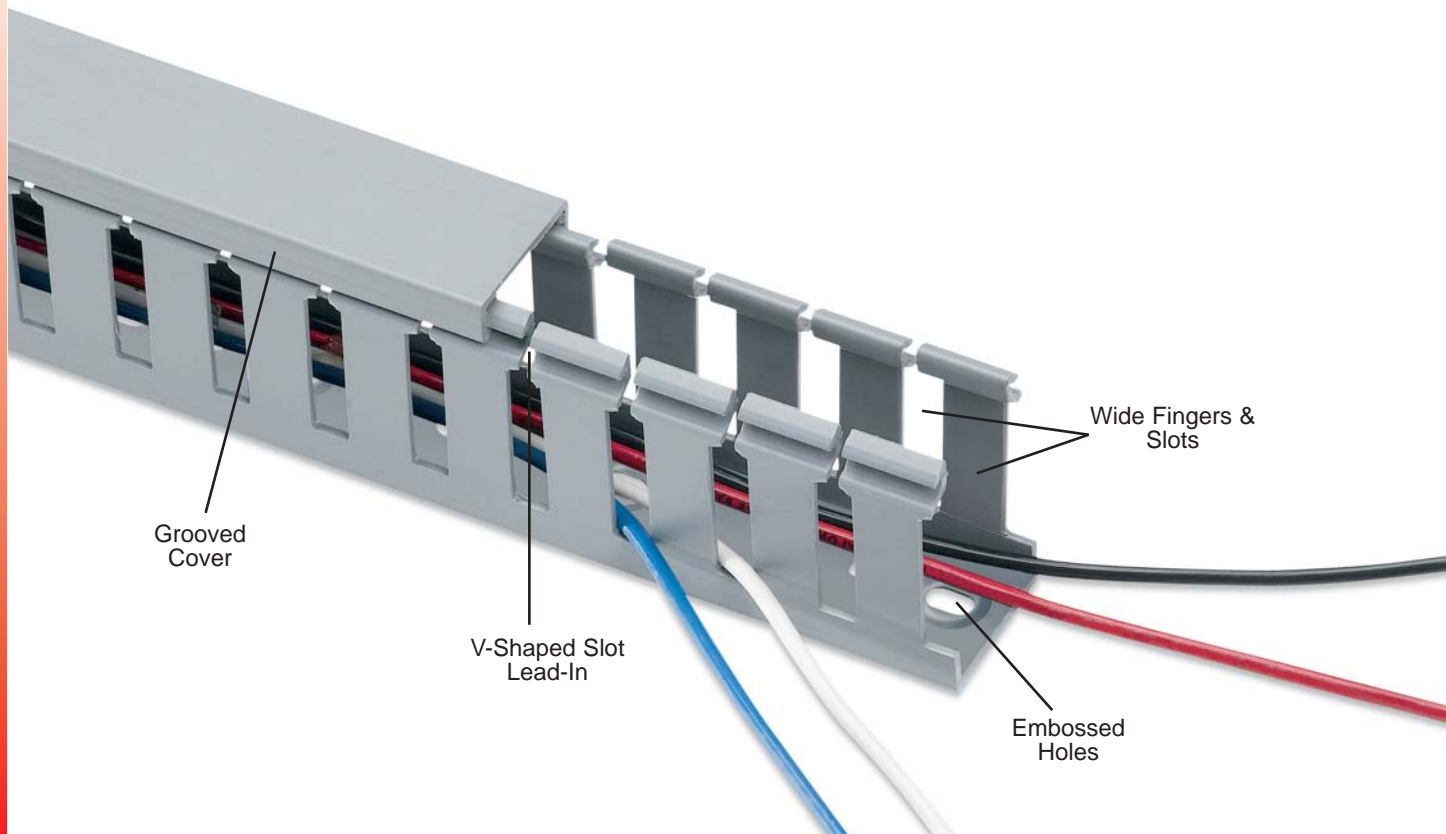

Wide Slot Wiring Duct

Greater sidewall rigidity with increased versatility!

Wide Slot Wiring Duct-PVC

- Wide fingers and slots increase rigidity and enable insertion of bundles
- Non-slip cover and resists vibration
- Rounded edges keep hands and wires free of abrasion
- V-shaped slot lead-in enables easier and faster wire installation
- Dual score lines are designed to yield clean breakoffs at the base of the slot and the duct
- Restricted slot design makes sure that wires are held with or without the cover inserted
- Flush cover attaches flush with sidewall for finished look
- Improved flush sidewall and cover style for greater wire capacity