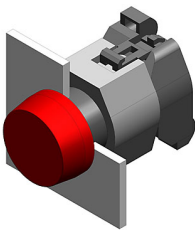

EAO – Your Expert Partner for Human Machine Interfaces

704.000.6 - Indicator actuator full-face illumination

704.000.6 - Indicator actuator full-face illumination

Attention: The preview is based on a sample product. This can differ from your current configuration.

Mounting

Mounting cut-out Ø 22,3 mm
Design raised

Front

Front shape round
Front dimension Ø 29 mm

Other Attributes

Weight 0,050 kg
Marking cap colour white
Marking cap optics translucent
Marking cap illumination illuminative
Diffusor cap illumination illuminative
Diffusor cap colour white
Diffusor cap optical effect translucent
Diffusor cap white translucent

Operating-/Indication part

Lens cap colour blue
Lens cap optical effect transparent
Lens cap material Plastic

IP-Rating

Front protection IP65

Connection Method

Terminal Screw terminal

Actuator

Housing material Plastic
Housing colour grey