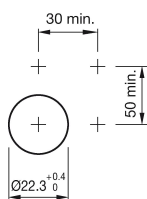

Mounting

Mounting cut-out Ø 22,3 mm
Design raised

Front

Front shape round
Front dimension Ø 29 mm

Other Attributes

Weight 0,050 kg
Marking cap colour white
Marking cap optics translucent
Marking cap illumination illuminative
Diffusor cap illumination illuminative
Diffusor cap colour white
Diffusor cap optical effect translucent
Diffusor cap white translucent

Function

Indicator

EAO – Your Expert Partner for Human Machine Interfaces

704.000.6 - Indicator actuator full-face illumination

Dimensions

Mounting cut-outs

Wiring diagram

Additional information