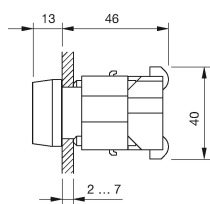

Mounting

Mounting cut-out Ø 22,3 mm
Design raised

Front

Front shape round
Front dimension Ø 29 mm

Other Attributes

Weight 0,050 kg
Marking cap colour white
Marking cap optics translucent
Marking cap illumination illuminative
Diffusor cap illumination illuminative
Diffusor cap colour white
Diffusor cap optical effect translucent
Diffusor cap white translucent

Operating-/Indication part

Lens cap colour blue
Lens cap optical effect transparent
Lens cap material Plastic

IP-Rating

Front protection IP65

Connection Method

Terminal Screw terminal

Actuator

Housing material Plastic
Housing colour grey

Function

Indicator

EAO – Your Expert Partner for Human Machine Interfaces

704.000.6 - Indicator actuator full-face illumination

Dimensions

Mounting cut-outs

Wiring diagram

Additional information