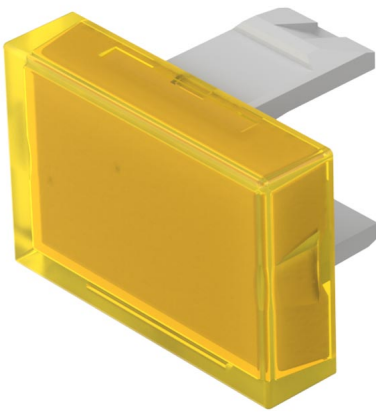

01-901.4 - Lens plastic

Attention: The preview is based on a sample product. This can differ from your current configuration.

Other Attributes

Weight	0,001 kg
Dimension	12.8 x 18.8 mm

Operating-/Indication part

Lens optics	translucent
Lens colour	yellow
Lens material	Plastic
Lens profile	flat
Lens illumination	illuminative