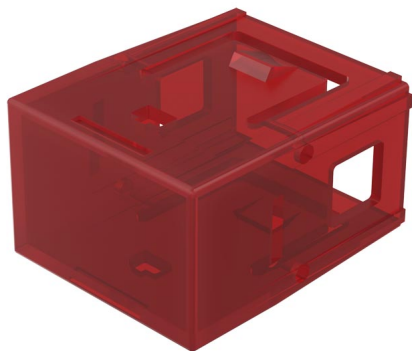

02-901.2 - Lens

Attention: The preview is based on a sample product. This can differ from your current configuration.

Mounting

Design flush

Other Attributes

Weight 0,004 kg
Dimension 17.5 x 25.4 mm

Operating-/Indication part

Lens optics translucent
Lens material Plastic
Lens colour red ribbed
Lens illumination illuminative
Lens profile flat