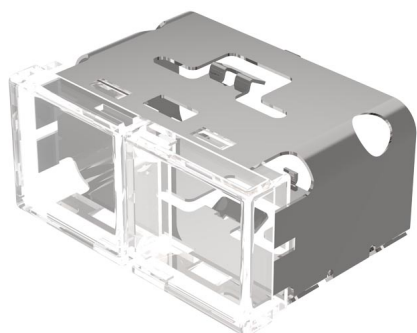

EAO – Your Expert Partner for Human Machine Interfaces

03-951.7/7 - Lens single-headed bi-colour for pushbutton single-headed

03-951.7/7 - Lens single-headed bi-colour for pushbutton single-headed

Attention: The preview is based on a sample product. This can differ from your current configuration.

Mounting

Design flush

Other Attributes

Dimension 18 x 38 mm

Weight 0,010 kg

Operating-/Indication part

Lens optics transparent

Lens material Plastic

Lens colour colourless-colourless ribbed

Lens illumination illuminative

Lens profile flat