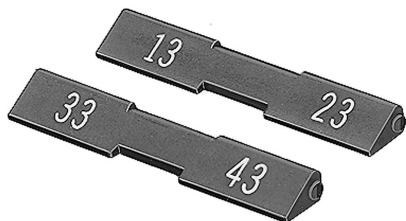

EAO – Your Expert Partner for Human Machine Interfaces

704.965.7 - Terminal marking

704.965.7 - Terminal marking

Attention: The preview is based on a sample product. This can differ from your current configuration.

Other Attributes

Marking
Weight

51/61 71/81
0,001 kg