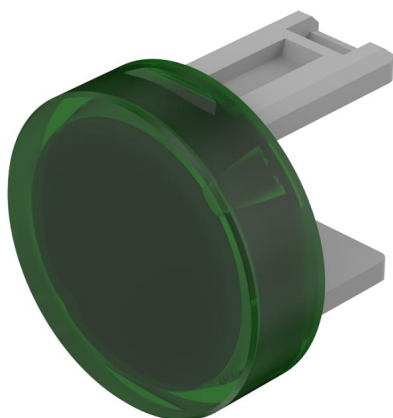

01-973.5 - Lens plastic

Attention: The preview is based on a sample product. This can differ from your current configuration.

Other Attributes

Weight	0,001 kg
Dimension	Ø 15.8 mm

Operating-/Indication part

Lens optics	transparent
Lens colour	green
Lens material	Plastic
Lens profile	flat
Lens illumination	illuminative