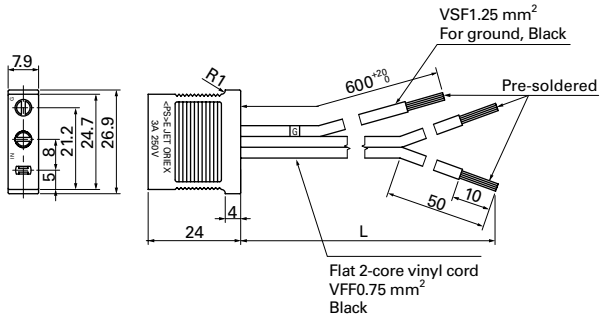

Products compliant with electrical appliance and material safety law

For 120×120×38 mm (not including AC/DC fan)

Model no.	Power cord length [L] (mm)	Mass (g)
489-037-L10	1000	46
489-037-L21	2100	76
489-037-L35	3500	114

● Be careful not to damage the plug/cord when taking them out of the package.