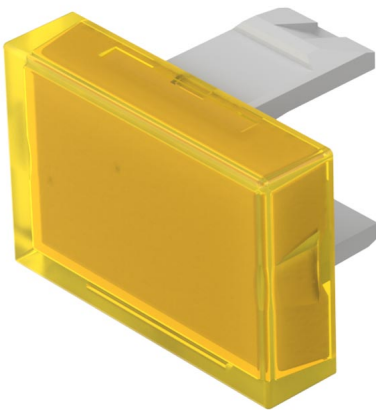

### 01-972.4 - Lens plastic

*Attention: The preview is based on a sample product. This can differ from your current configuration.*

### Other Attributes

Weight	0,001 kg
Dimension	12.8 x 18.8 mm

### Operating-/Indication part

Lens optics	transparent
Lens colour	yellow
Lens material	Plastic
Lens profile	flat
Lens illumination	illuminative