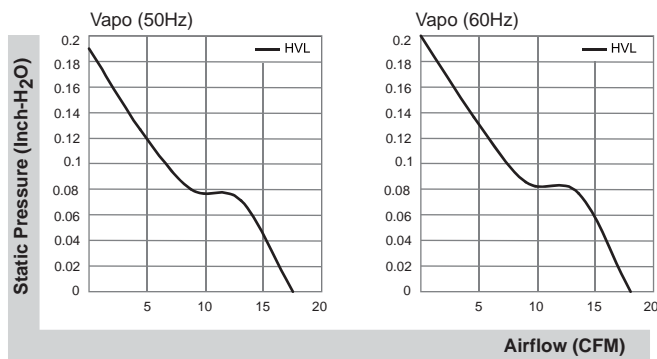

60x60x25 mm

MagLev Motor AC Fan

17.5~18 CFM

■ Specifications

	P/N	Bearing	Rating Voltage	Freq.	Power Current	Power Consumption	Speed	Air Flow	Static Pressure	Noise	Weight
		● VAPO ○ BALL ○ Sleeve	(VAC)	(Hz)	(AMP)	(WATTS)	(RPM)	(CFM)	(Inch-H ₂ O)	(dB(A))	(g)
MA1062-HVL	GN	●	115	50/60	0.191/0.185	3.6/3.6	4100/4200	17.5/18	0.19/0.20	30/31	81
MA2062-HVL	GN	●	220-240	50/60	0.198/0.211	4.1/4.4	4100/4200	17.5/18	0.19/0.20	30/31	81

Frame : PBT Plastic

Safety : UL-CUL/TUV/CE/CCC

■ Air Flow-Static Pressure Characteristics

■ External dimensions(mm)

*All model could be customized. Please contact with Sunon Sales.

*Specifications are subject to change without notice. Please Visit SUNON website at <http://www.sunon.com> for update information.