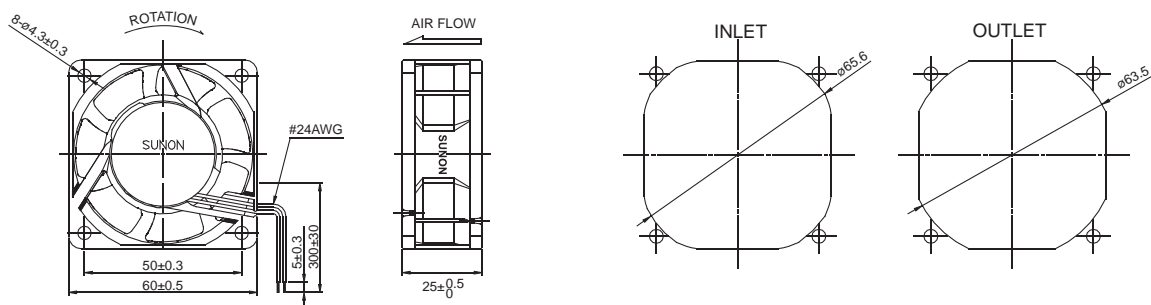

60x60x25 mm

MagLev Motor AC Fan

17.5~18 CFM

■ Specifications

	P/N	Bearing	Rating Voltage	Freq.	Power Current	Power Consumption	Speed	Air Flow	Static Pressure	Noise	Weight
		● VAPO ○ BALL ○ Sleeve	(VAC)	(Hz)	(AMP)	(WATTS)	(RPM)	(CFM)	(Inch-H ₂ O)	(dB(A))	(g)
MA1062-HVL	GN	●	115	50/60	0.191/0.185	3.6/3.6	4100/4200	17.5/18	0.19/0.20	30/31	81
MA2062-HVL	GN	●	220-240	50/60	0.198/0.211	4.1/4.4	4100/4200	17.5/18	0.19/0.20	30/31	81

Frame : PBT Plastic

Safety : UL-CUL/TUV/CE/CCC

■ Air Flow-Static Pressure Characteristics

■ External dimensions(mm)

*All model could be customized. Please contact with Sunon Sales.

*Specifications are subject to change without notice. Please Visit SUNON website at <http://www.sunon.com> for update information.