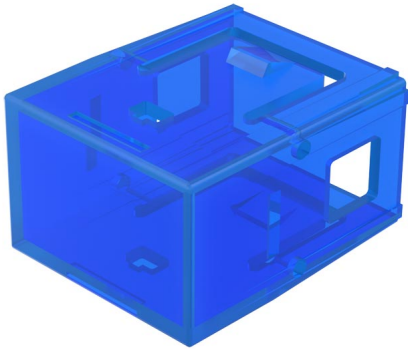

### 02-901.6 - Lens

*Attention: The preview is based on a sample product. This can differ from your current configuration.*

### Mounting

Design flush

### Other Attributes

Weight 0,004 kg  
Dimension 17.5 x 25.4 mm

### Operating-/Indication part

Lens optics translucent  
Lens material Plastic  
Lens colour blue ribbed  
Lens illumination illuminative  
Lens profile flat