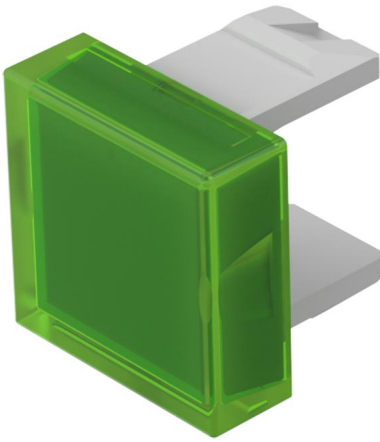

EAO – Your Expert Partner for Human Machine Interfaces

01-985.5 - Lens plastic

01-985.5 - Lens plastic

Attention: The preview is based on a sample product. This can differ from your current configuration.

Other Attributes

Weight	0,001 kg
Dimension	12.8 x 12.8 mm

Operating-/Indication part

Lens optics	transparent
Lens colour	green
Lens material	Plastic
Lens profile	flat
Lens illumination	illuminative