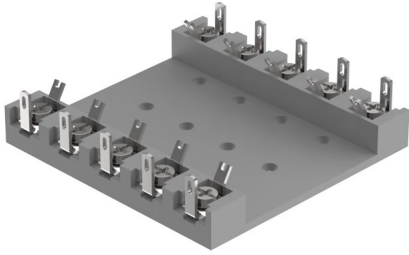

## 02-912.4 - Terminal plate empty

### 02-912.4 - Terminal plate empty

*Attention: The preview is based on a sample product. This can differ from your current configuration.*

### Other Attributes

Weight	0,095 kg
Dimension	250 x 60 x 15 mm