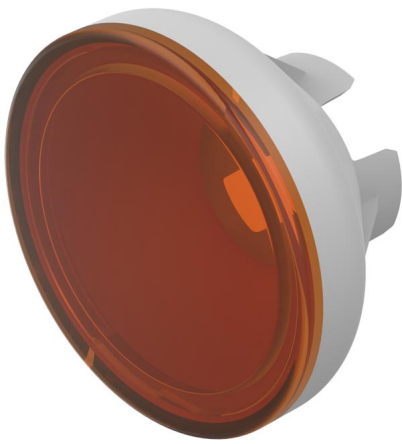

70-911.3 - Lens

Attention: The preview is based on a sample product. This can differ from your current configuration.

Front

Front dimension	Ø 15,5 mm
Front shape	round

Other Attributes

Weight	0,001 kg
--------	----------

Operating-/Indication part

Lens optics	translucent
Lens colour	orange
Lens material	Plastic
Lens profile	flat
Lens illumination	illuminative

EAO – Your Expert Partner for Human Machine Interfaces

70-911.3 - Lens

Dimensions