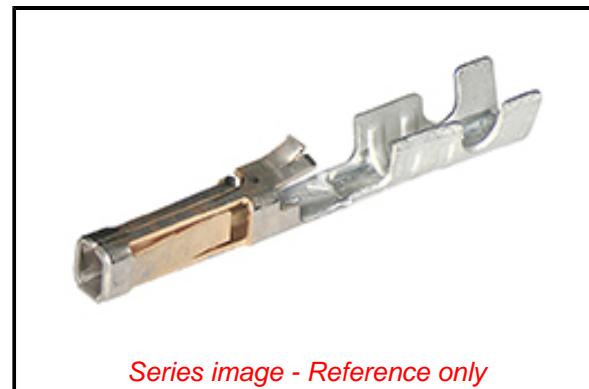

PLEASE CHECK WWW.MOLEX.COM FOR LATEST PART INFORMATION

Part Number: [0016020087](#)
Status: **Active**
Overview: C-Grid Connector Products
Description: SL Crimp Terminal, Series 70058, Female, 22-24 AWG, with 0.38µm Selective Gold (Au) Plated Contact, Reel

Documents:

[Drawing (PDF)](#) [Product Specification TS-70058-001-001 (PDF)](#)
[Product Specification PS-70058-001 (PDF)](#) [RoHS Certificate of Compliance (PDF)](#)
[Product Specification PS-70400-001 (PDF)](#)

General

Product Family Crimp Terminals
Series [70058](#)
Application Signal
Crimp Quality Equipment Yes
Overview [C-Grid Connector Products](#)
Packaging Alternative [16-02-0103 (Bag)](#)
Product Name CyClone, SL
UPC 800753596023

Physical

Gender Female
Material - Metal Phosphor Bronze
Material - Plating Mating Gold
Material - Plating Termination Tin
Net Weight 0.073/g
Packaging Type Reel
Plating min - Mating 0.381µm
Plating min - Termination 1.905µm
Termination Interface: Style Crimp or Compression
Wire Insulation Diameter 1.63mm max.
Wire Size AWG 22, 24
Wire Size mm² N/A

Solder Process Data

Lead-freeProcess Capability N/A

Material Info

Engineering Number 70058-0024

Reference - Drawing Numbers

Product Specification PS-70058-001, PS-70400-001, TS-70058-001-001
Sales Drawing 700580000-SD-000

Series image - Reference only

EU ELV

Compliant

EU RoHS

Compliant

REACH SVHC

Not Contained Per
-ED/01/2018 (15
January 2018)

Halogen-Free

Status

Low-Halogen

Need more information on product environmental compliance?

Email productcompliance@molex.com
Please visit the [Contact Us](#) section for any non-product compliance questions.

China ROHS	Green Image
ELV	Compliant
RoHS Phthalates	Not Contained

Search Parts in this Series

[70058 Series](#)

Use With

SL Crimp Housing [70066](#) , [70450](#)

CyClone Connector [73099](#)