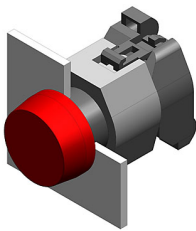

EAO – Your Expert Partner for Human Machine Interfaces

704.000.4 - Indicator actuator full-face illumination

704.000.4 - Indicator actuator full-face illumination

Attention: The preview is based on a sample product. This can differ from your current configuration.

Mounting

Mounting cut-out
Design \varnothing 22,3 mm raised

Front

Front shape round
Front dimension \varnothing 29 mm

Other Attributes

Weight 0,050 kg
Marking cap colour white
Marking cap optics translucent
Marking cap illumination illuminative
Diffusor cap illumination illuminative
Diffusor cap colour white
Diffusor cap optical effect translucent
Diffusor cap white translucent

Operating-/Indication part

Lens cap colour yellow
Lens cap optical effect transparent
Lens cap material Plastic

IP-Rating

Front protection IP65

Connection Method

Terminal Screw terminal

Actuator

Housing material Plastic
Housing colour grey

Function

Indicator

EAO – Your Expert Partner for Human Machine Interfaces

704.000.4 - Indicator actuator full-face illumination

Dimensions

Mounting cut-outs

Wiring diagram

Additional information