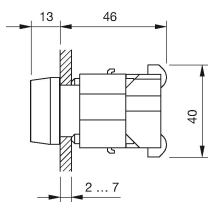

Mounting

Mounting cut-out
Design \varnothing 22,3 mm raised

Front

Front shape round
Front dimension \varnothing 29 mm

Other Attributes

Weight 0,050 kg
Marking cap colour white
Marking cap optics translucent
Marking cap illumination illuminative
Diffusor cap illumination illuminative
Diffusor cap colour white
Diffusor cap optical effect translucent
Diffusor cap white translucent

Operating-/Indication part

Lens cap colour yellow
Lens cap optical effect transparent
Lens cap material Plastic

IP-Rating

Front protection IP65

Connection Method

Terminal Screw terminal

Actuator

Housing material Plastic
Housing colour grey

Function

Indicator

EAO – Your Expert Partner for Human Machine Interfaces

704.000.4 - Indicator actuator full-face illumination

Dimensions

Mounting cut-outs

Wiring diagram

Additional information