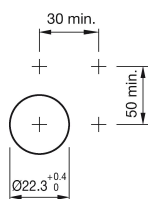

Mounting

Mounting cut-out
Design \varnothing 22,3 mm raised

Front

Front shape round
Front dimension \varnothing 29 mm

Other Attributes

Weight 0,050 kg
Marking cap colour white
Marking cap optics translucent
Marking cap illumination illuminative
Diffusor cap illumination illuminative
Diffusor cap colour white
Diffusor cap optical effect translucent
Diffusor cap white translucent

Operating-/Indication part

Lens cap colour yellow
Lens cap optical effect transparent
Lens cap material Plastic

IP-Rating

Front protection IP65

Connection Method

Terminal Screw terminal

Actuator

Housing material Plastic
Housing colour grey

Function

Indicator

EAO – Your Expert Partner for Human Machine Interfaces

704.000.4 - Indicator actuator full-face illumination

Dimensions

Mounting cut-outs

Wiring diagram

Additional information