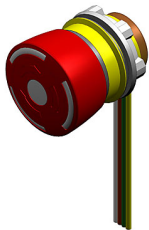

EAO – Your Expert Partner for Human Machine Interfaces

84-5021.2B40 - Emergency-stop switch complete, foolproof EN IEC 60947-5-5

84-5021.2B40 - Emergency-stop switch complete, foolproof EN IEC 60947-5-5

Attention: The preview is based on a sample product. This can differ from your current configuration.

Mounting

Mounting cut-out	Ø 22,3 mm
Design	raised
Behind panel depth	13,5 mm

Front

Front dimension	Ø 32 mm
Front shape	round

Other Attributes

Weight	0,036 kg
Operating voltage	5 ... 30 V DC
Operation current	9.7 ... 12.4 mA
Material	Plastic

Operating-/Indication part

Lens material	Plastic
Lens colour	red
Lens profile	Mushroom
Lens optics	opaque
Lens illumination	illuminative
Lens	

Switching element

Switching voltage	250 V AC/DC
Switching current	5 A
Switching system	Slow-make switching element
Contacts	1 NC
Contact material	gold-plated silver

Illumination

LED colour	red
------------	-----