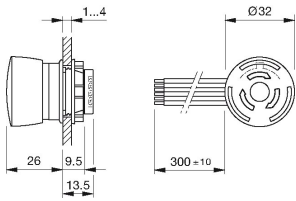

Attention: The preview is based on a sample product. This can differ from your current configuration.

Mounting

Mounting cut-out	Ø 22,3 mm
Design	raised
Behind panel depth	13,5 mm

Front

Front dimension	Ø 32 mm
Front shape	round

Cable Version

EAO – Your Expert Partner for Human Machine Interfaces

84-5021.2B40 - Emergency-stop switch complete, foolproof EN IEC 60947-5-5

Cable type

Flat ribbon cable

Function

Emergency stop switch

EAO – Your Expert Partner for Human Machine Interfaces

84-5021.2B40 - Emergency-stop switch complete, foolproof EN IEC 60947-5-5

Dimensions

F1 = Flat ribbon cable

Mounting cut-outs

Wiring diagram

Component layout

Additional information

Twist to unlock clockwise
 Position indication ring black
 Application as per DIN EN ISO 13850 and EN 60204-1
 Standard version: Flat ribbon-cable length 300 mm or plug-in terminal 2.8 x 0.5 mm
 Other options on request: Customisation of flat ribbon-cable and connectors
 Luminosity and wave length variations caused by LED manufacturing processes may cause slight differences regarding the illumination