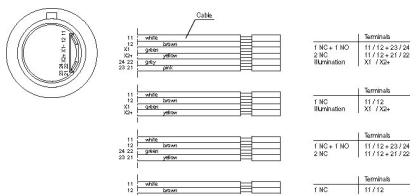

Attention: The preview is based on a sample product. This can differ from your current configuration.

Mounting

Mounting cut-out	Ø 22,3 mm
Design	raised
Behind panel depth	13,5 mm

Front

Front dimension	Ø 32 mm
Front shape	round

Cable Version

EAO – Your Expert Partner for Human Machine Interfaces

84-5021.2B40 - Emergency-stop switch complete, foolproof EN IEC 60947-5-5

Cable type

Flat ribbon cable

Function

Emergency stop switch

EAO – Your Expert Partner for Human Machine Interfaces

84-5021.2B40 - Emergency-stop switch complete, foolproof EN IEC 60947-5-5

Dimensions

F1 = Flat ribbon cable

Mounting cut-outs

Wiring diagram

Component layout

Additional information

Twist to unlock clockwise
 Position indication ring black
 Application as per DIN EN ISO 13850 and EN 60204-1
 Standard version: Flat ribbon-cable length 300 mm or plug-in terminal 2.8 x 0.5 mm
 Other options on request: Customisation of flat ribbon-cable and connectors
 Luminosity and wave length variations caused by LED manufacturing processes may cause slight differences regarding the illumination