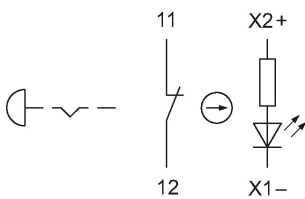

Cable Version

EAO – Your Expert Partner for Human Machine Interfaces

84-5021.2B40 - Emergency-stop switch complete, foolproof EN IEC 60947-5-5

Cable type

Flat ribbon cable

Function

Emergency stop switch

EAO – Your Expert Partner for Human Machine Interfaces

84-5021.2B40 - Emergency-stop switch complete, foolproof EN IEC 60947-5-5

Dimensions

F1 = Flat ribbon cable

Mounting cut-outs

Wiring diagram

Component layout

Additional information

Twist to unlock clockwise
 Position indication ring black
 Application as per DIN EN ISO 13850 and EN 60204-1
 Standard version: Flat ribbon-cable length 300 mm or plug-in terminal 2.8 x 0.5 mm
 Other options on request: Customisation of flat ribbon-cable and connectors
 Luminosity and wave length variations caused by LED manufacturing processes may cause slight differences regarding the illumination

Legend

Contacts: NC = Normally closed