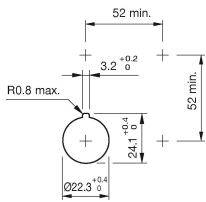

Attention: The preview is based on a sample product. This can differ from your current configuration.

Mounting

Mounting cut-out	Ø 22,3 mm
Design	raised
Behind panel depth	13,5 mm

Front

Front dimension	Ø 32 mm
Front shape	round

Cable Version

EAO – Your Expert Partner for Human Machine Interfaces

84-5021.2B40 - Emergency-stop switch complete, foolproof EN IEC 60947-5-5

Cable type

Flat ribbon cable

Function

Emergency stop switch

EAO – Your Expert Partner for Human Machine Interfaces

84-5021.2B40 - Emergency-stop switch complete, foolproof EN IEC 60947-5-5

Dimensions

F1 = Flat ribbon cable

Mounting cut-outs

Wiring diagram

Component layout

Additional information

Twist to unlock clockwise
 Position indication ring black
 Application as per DIN EN ISO 13850 and EN 60204-1
 Standard version: Flat ribbon-cable length 300 mm or plug-in terminal 2.8 x 0.5 mm
 Other options on request: Customisation of flat ribbon-cable and connectors
 Luminosity and wave length variations caused by LED manufacturing processes may cause slight differences regarding the illumination