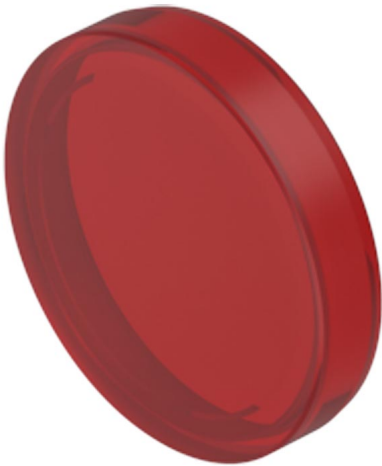

EAO – Your Expert Partner for Human Machine Interfaces

704.602.2 - Lens plastic

704.602.2 - Lens plastic

Attention: The preview is based on a sample product. This can differ from your current configuration.

Other Attributes

Weight	0,001 kg
Dimension	Ø 23.7 mm
height	round, flush

Operating-/Indication part

Lens optics	transparent
Lens colour	red
Lens material	Plastic
Lens profile	flat
Lens illumination	illuminative