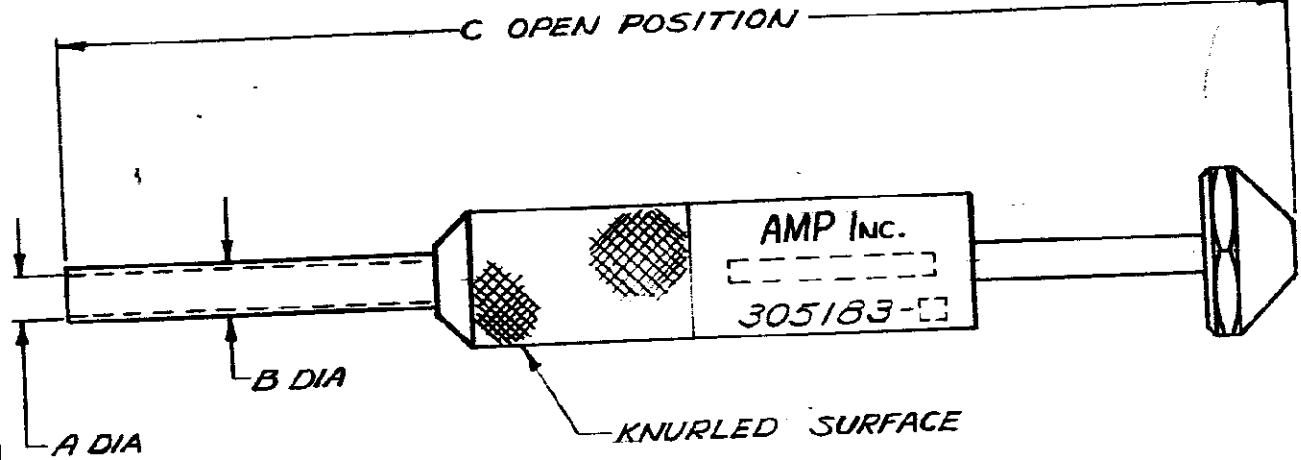

NUMBER
305183

1-305183-3	A.R.L. POWER CONN.	.227	.243	4 ¹ / ₁₆
1-305183-2	M-N-LOK SOCKET	.111	.160	3 ¹⁵ / ₁₆
1-305183-1	M-N-LOK PIN	.087	.119	3 ¹⁵ / ₁₆
1-305183-0	NASA PATCH TIP	.113	.154	3 ¹⁵ / ₁₆
305183-7	8	.256	.284	4 ¹ / ₈
305183-6	10	.227	.251	4 ¹ / ₁₆
305183-5	12	.189	.206	4
305183-4	14	.162	.179	4
305183-3	16-20	.137	.155	3 ¹⁵ / ₁₆
305183-2	20	.103	.119	3 ¹⁵ / ₁₆
305183	16-20	.115	.129	3 ¹⁵ / ₁₆
PART NO.	SIZE	A	E	C

DIMENSIONS IN INCHES. DO NOT SCALE PRINT.

SUPERSEDED
NOT the LATEST
VISION

CUSTOMER COPY
REFERENCE ONLY

MATERIAL AND FINISH
STEEL & ALUMINUM
BLACK OXIDE

WIRE RANGE INSULATION
#

CLASS #

TYPE #

G2	REVISED PER ECO-11-005294	RK	HMR	05APR 11
TR	REVISION RECORD	DR	CHK	DATE

TOLERANCE EXCEPT AS NOTED ± 0.15
SCALE #
LOC MA NO 305183 REV G2

DR [Signature] DE [Signature]
APP [Signature] 6/15/64

NAME
TOOL - EXTRACTION