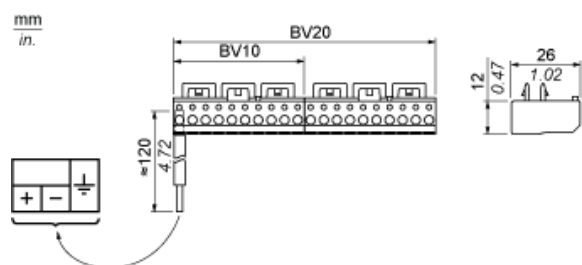

# ABE7BV10

connection sub-base accessory - snap-on  
terminal block - 10 screw terminals

## Main

Range of product	Advantys Telefast ABE7
Accessory / separate part designation	Additional snap-on terminal block
Accessory / separate part type	Terminal block
Accessory / separate part category	Connection accessories
Accessory / separate part destination	Connection sub-base
Terminal block type	10 screw terminals
Quantity per set	Set of 5

Dimensions

ABE7	mm	in.
BV20 / BV20E	102	4.02
BV10 / BV10E	51	2.01