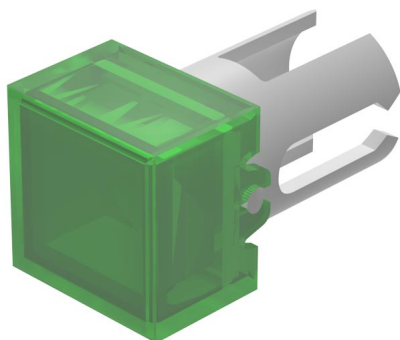

19-951.5 - Lens

Attention: The preview is based on a sample product. This can differ from your current configuration.

Mounting

Design raised

Other Attributes

Weight 0,001 kg
Dimension 7.3 x 7.3 mm
Lens holder optical effect translucent

Operating-/Indication part

Lens optics transparent
Lens material Plastic
Lens profile flat
Lens colour green
Lens illumination illuminative