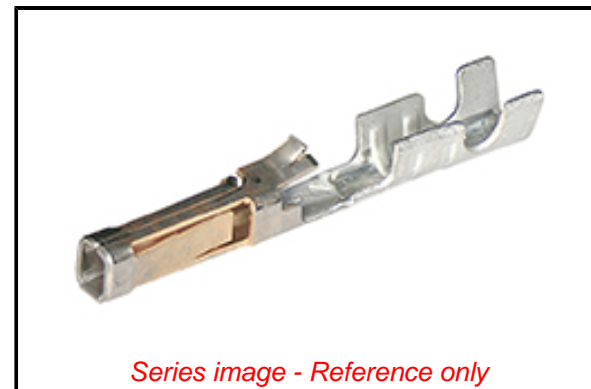

PLEASE CHECK WWW.MOLEX.COM FOR LATEST PART INFORMATION

Part Number: [0016020097](#)
Status: **Active**
Overview: C-Grid Connector Products
Description: SL Crimp Terminal, Series 70058, Female, 24-30 AWG, with 0.38µm Selective Gold (Au) Plated Contact, Bag
Replacement Part Number: <http://www.molex.com/molex/products/listview.jsp?channel=Products&sType=p&query=070058009770058-0097>

General

Product Family	Crimp Terminals
Series	70058
Application	Signal
Crimp Quality Equipment	Yes
Overview	C-Grid Connector Products
Packaging Alternative	16-02-0082 (Reel)
Product Name	CyClone, SL
Replacement Part Number	70058-0097
UPC	800753596047

Physical

Gender	Female
Material - Metal	Phosphor Bronze
Material - Plating Mating	Gold
Material - Plating Termination	Tin
Net Weight	0.073/g
Packaging Type	Bag
Plating min - Mating	0.381µm
Plating min - Termination	1.270µm
Termination Interface: Style	Crimp or Compression
Wire Insulation Diameter	1.52mm max.
Wire Size AWG	24, 26, 28, 30
Wire Size mm ²	N/A

Solder Process Data

Lead-freeProcess Capability	N/A
-----------------------------	-----

Material Info

Engineering Number	70058-0206
--------------------	------------

Reference - Drawing Numbers

Product Specification	PS-70058-001, PS-70400-001, TS-70058-001-001
Sales Drawing	700580000-SD-000