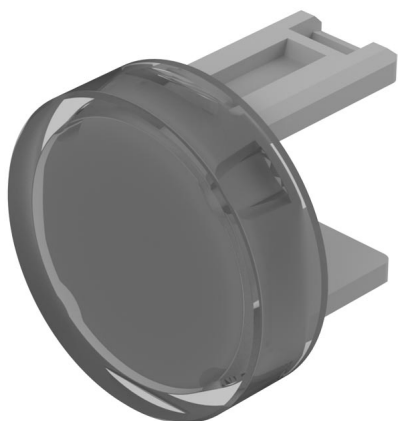

01-973.7 - Lens plastic

Attention: The preview is based on a sample product. This can differ from your current configuration.

Other Attributes

Weight	0,001 kg
Dimension	Ø 15.8 mm

Operating-/Indication part

Lens optics	transparent
Lens material	Plastic
Lens profile	flat
Lens illumination	illuminative
Lens colour	colourless