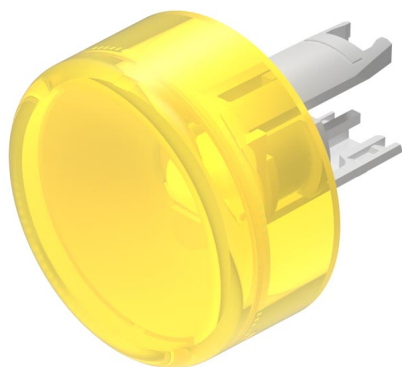

EAO – Your Expert Partner for Human Machine Interfaces

18-961.4L - Lens with LED flush design

18-961.4L - Lens with LED flush design

Attention: The preview is based on a sample product. This can differ from your current configuration.

Other Attributes

Weight	0.001 kg
Dimension	Ø 13.8 mm

Operating-/Indication part

Lens optics	translucent
Lens material	Plastic
Lens colour	yellow
Lens profile	flat
Lens illumination	illuminative