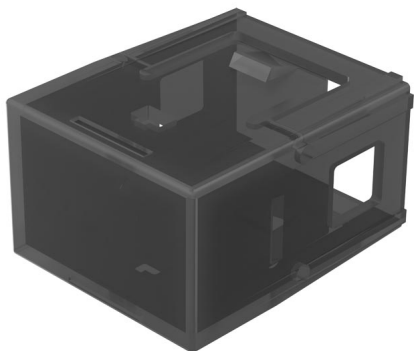

02-901.1 - Lens

Attention: The preview is based on a sample product. This can differ from your current configuration.

Mounting

Design flush

Other Attributes

Weight 0,004 kg
Dimension 17.5 x 25.4 mm

Operating-/Indication part

Lens optics translucent
Lens material Plastic
Lens colour smoked
Lens illumination illuminative
Lens profile flat