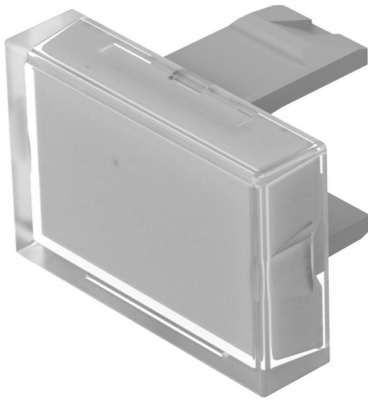

EAO – Your Expert Partner for Human Machine Interfaces

01-972.7 - Lens plastic

01-972.7 - Lens plastic

Attention: The preview is based on a sample product. This can differ from your current configuration.

Other Attributes

Weight	0,001 kg
Dimension	12.8 x 18.8 mm

Operating-/Indication part

Lens optics	transparent
Lens material	Plastic
Lens profile	flat
Lens illumination	illuminative
Lens colour	colourless