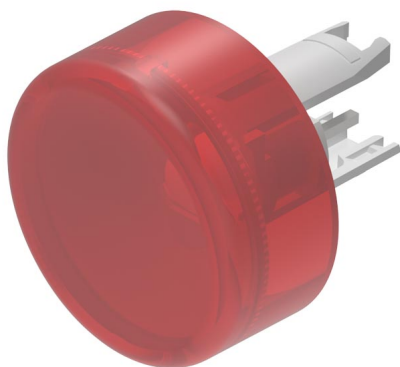

EAO – Your Expert Partner for Human Machine Interfaces

18-961.2L - Lens with LED flush design

18-961.2L - Lens with LED flush design

Attention: The preview is based on a sample product. This can differ from your current configuration.

Other Attributes

Weight	0.001 kg
Dimension	Ø 13.8 mm

Operating-/Indication part

Lens optics	translucent
Lens material	Plastic
Lens colour	red
Lens profile	flat
Lens illumination	illuminative