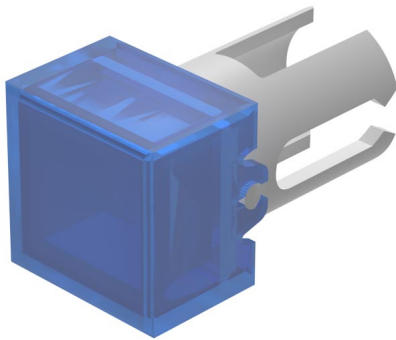

19-951.6 - Lens

Attention: The preview is based on a sample product. This can differ from your current configuration.

Mounting

Design raised

Other Attributes

Weight 0,001 kg
Dimension 7.3 x 7.3 mm
Lens holder optical effect translucent

Operating-/Indication part

Lens optics transparent
Lens material Plastic
Lens profile flat
Lens colour blue
Lens illumination illuminative