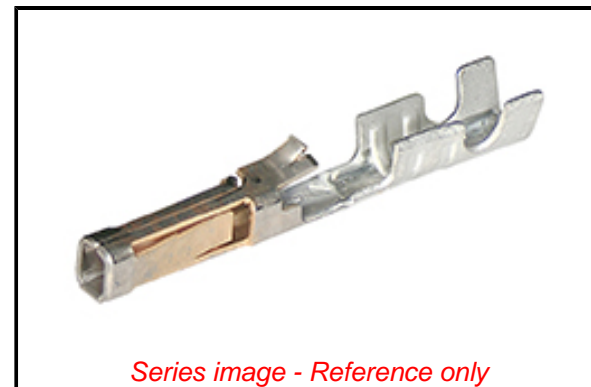

PLEASE CHECK WWW.MOLEX.COM FOR LATEST PART INFORMATION

Part Number: [0016020098](#)
Status: **Active**
Overview: C-Grid Connector Products
Description: SL Crimp Terminal, Series 70058, Female, 24-30 AWG, with 0.76µm Selective Gold (Au) Plated Contact, Bag
Replacement Part Number: <http://www.molex.com/molex/products/listview.jsp?channel=Products&sType=p&query=070058009870058-0098>

General

Product Family	Crimp Terminals
Series	70058
Application	Signal
Crimp Quality Equipment	Yes
Overview	C-Grid Connector Products
Packaging Alternative	16-02-0083 (Reel)
Product Name	CyClone, SL
Replacement Part Number	70058-0098
UPC	800753596054

Physical

Gender	Female
Material - Metal	Phosphor Bronze
Material - Plating Mating	Gold
Material - Plating Termination	Tin
Net Weight	0.073/g
Packaging Type	Bag
Plating min - Mating	0.762µm
Plating min - Termination	1.270µm
Termination Interface: Style	Crimp or Compression
Wire Insulation Diameter	1.52mm max.
Wire Size AWG	24, 26, 28, 30
Wire Size mm ²	N/A

Solder Process Data

Lead-freeProcess Capability	N/A
-----------------------------	-----

Material Info

Engineering Number	70058-0208
--------------------	------------

Reference - Drawing Numbers

Product Specification	PS-70058-001, PS-70400-001, TS-70058-001-001
Sales Drawing	700580000-SD-000