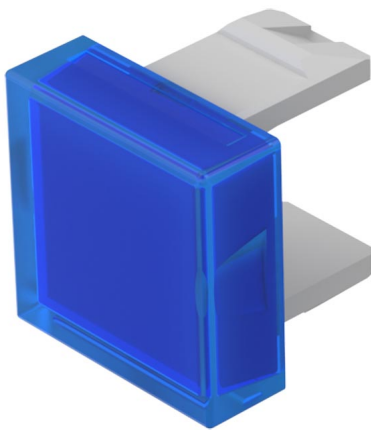

EAO – Your Expert Partner for Human Machine Interfaces

01-951.6 - Lens plastic

01-951.6 - Lens plastic

Attention: The preview is based on a sample product. This can differ from your current configuration.

Other Attributes

Weight	0,001 kg
Dimension	12.8 x 12.8 mm

Operating-/Indication part

Lens optics	translucent
Lens colour	blue
Lens material	Plastic
Lens profile	flat
Lens illumination	illuminative