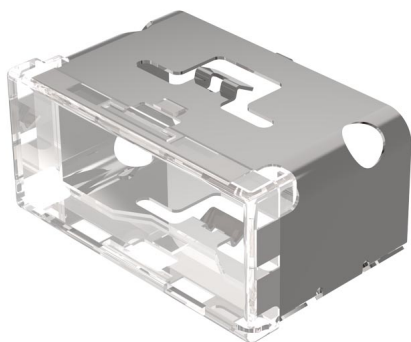

## 03-901.7 - Lens single-headed uni-colour for pushbutton single-headed

### 03-901.7 - Lens single-headed uni-colour for pushbutton single-headed

*Attention: The preview is based on a sample product. This can differ from your current configuration.*

#### Mounting

Design flush

#### Other Attributes

Weight 0,009 kg  
Dimension 18 x 38 mm