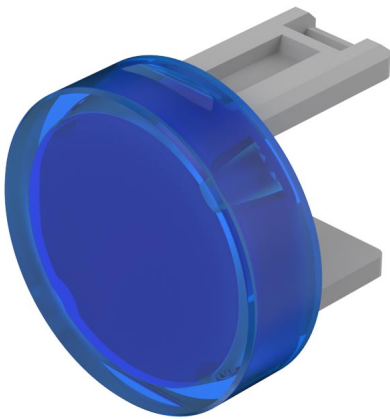

01-931.6 - Lens plastic

Attention: The preview is based on a sample product. This can differ from your current configuration.

Other Attributes

Weight	0,001 kg
Dimension	Ø 15.8 mm

Operating-/Indication part

Lens optics	translucent
Lens colour	blue
Lens material	Plastic
Lens profile	flat
Lens illumination	illuminative