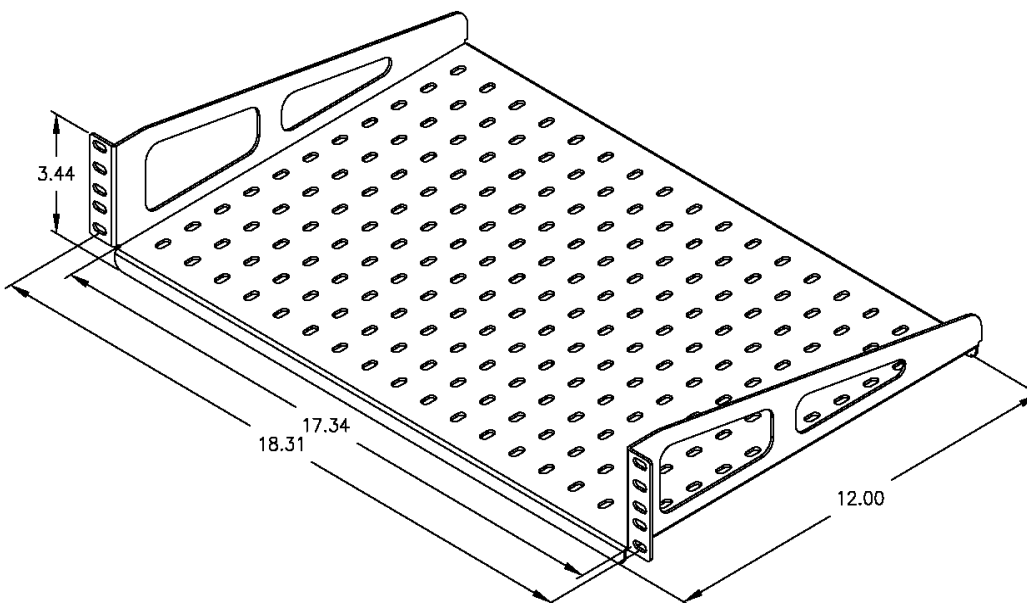

Shelves

D-4455 1U All In One Shelf

D-4455 all-in-one shelf mounts equipment on the inside or the outside of standard 19" enclosures and racks. Rugged 14-gauge steel construction.

Perforated to help keep equipment cool.

Finish: Semi-gloss black

D-4456 2U All In One Shelf

D-4456 all-in-one shelf mounts equipment on the inside or the outside of standard 19" enclosures and racks. Rugged 14-gauge steel construction.

Perforated to help keep equipment cool.