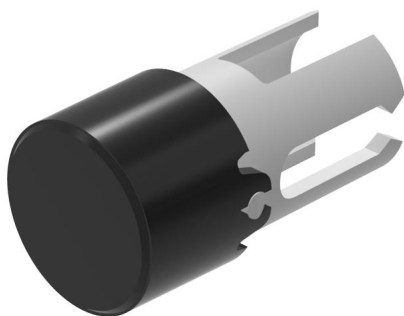

19-931.0 - Lens

Attention: The preview is based on a sample product. This can differ from your current configuration.

Mounting

Design raised

Other Attributes

Weight 0,001 kg
Dimension Ø 7.3 mm

Operating-/Indication part

Lens optics opaque
Lens material Plastic
Lens profile flat
Lens colour black
Lens illumination non-illuminative