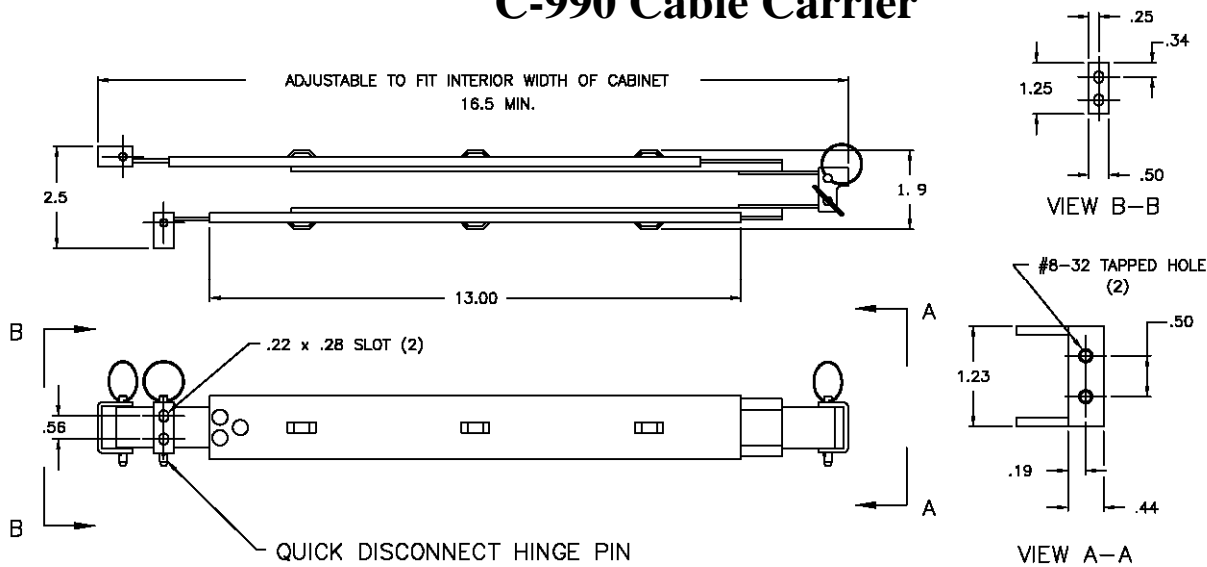

D-329 Cable Carrier

OPEN

Finish: Clear zinc commercial plating
 Material: C.R.S.
 Maximum extension: 30"
 To order, specify D-329

CLOSED

C-990 Cable Carrier

OPEN

Finish: Clear zinc commercial plating
 Material: C.R.S.
 Maximum extension: 30"
 To order, specify D-990