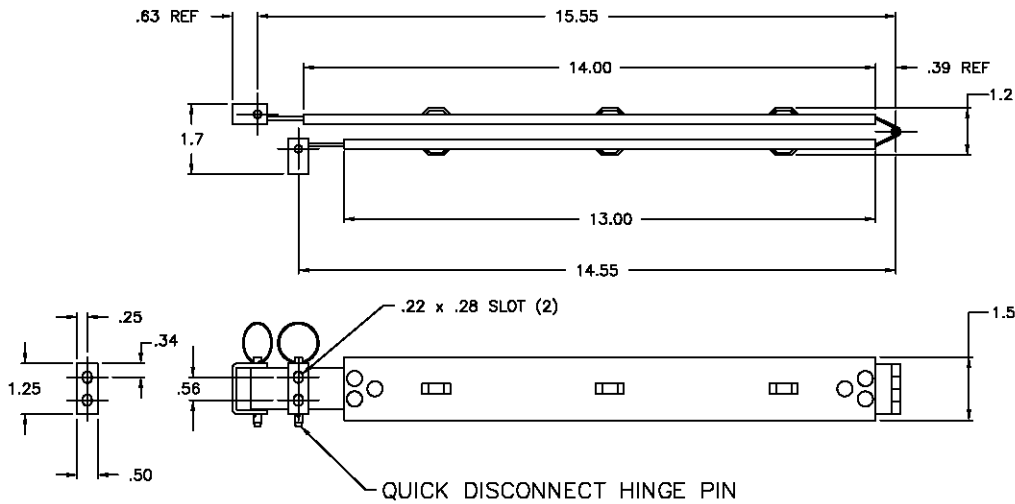

D-329 Cable Carrier

OPEN

Finish: Clear zinc commercial plating
 Material: C.R.S.
 Maximum extension: 30"
 To order, specify D-329

CLOSED

C-990 Cable Carrier

OPEN

Finish: Clear zinc commercial plating
 Material: C.R.S.
 Maximum extension: 30"
 To order, specify D-990