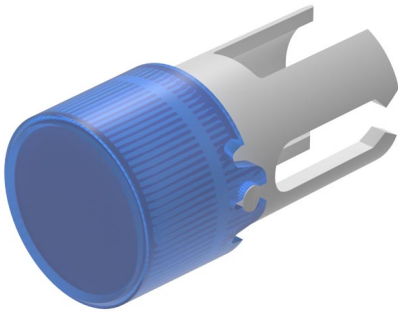

19-931.6 - Lens

Attention: The preview is based on a sample product. This can differ from your current configuration.

Mounting

Design raised

Other Attributes

Weight 0,001 kg
Dimension Ø 7.3 mm
Lens holder optical effect translucent

Operating-/Indication part

Lens optics transparent
Lens material Plastic
Lens profile flat
Lens colour blue
Lens illumination illuminative