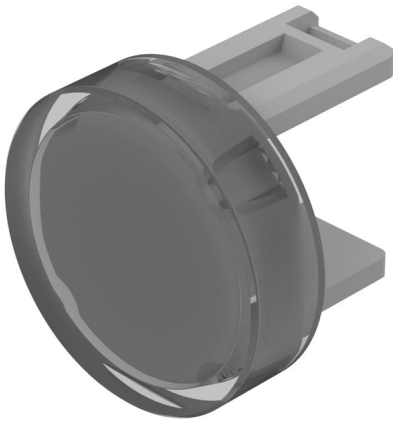

### 01-983.7 - Lens plastic

*Attention: The preview is based on a sample product. This can differ from your current configuration.*

### Other Attributes

Weight	0,001 kg
Dimension	Ø 15.8 mm

### Operating-/Indication part

Lens optics	transparent
Lens material	Plastic
Lens profile	flat
Lens illumination	illuminative
Lens colour	colourless