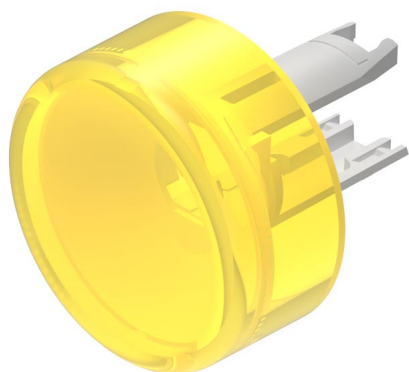

EAO – Your Expert Partner for Human Machine Interfaces

18-962.4 - Lens without LED flush design

18-962.4 - Lens without LED flush design

Attention: The preview is based on a sample product. This can differ from your current configuration.

Mounting

Design flush

Other Attributes

Weight 0,001 kg
Dimension Ø 13.8 mm

Operating-/Indication part

Lens optics translucent
Lens material Plastic
Lens colour yellow
Lens profile flat
Lens illumination illuminative