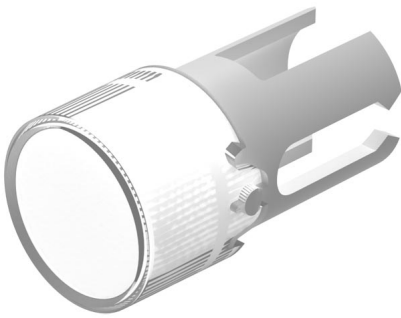

19-932.7 - Lens

Attention: The preview is based on a sample product. This can differ from your current configuration.

Mounting

Design raised

Other Attributes

Weight 0,001 kg
Dimension Ø 7.3 mm
Lens holder optical effect transparent

Operating-/Indication part

Lens optics transparent
Lens material Plastic
Lens profile flat
Lens colour colourless
Lens illumination illuminative