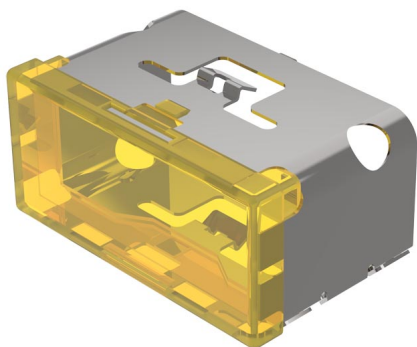

EAO – Your Expert Partner for Human Machine Interfaces

03-901.4 - Lens single-headed uni-colour for pushbutton single-headed

03-901.4 - Lens single-headed uni-colour for pushbutton single-headed

Attention: The preview is based on a sample product. This can differ from your current configuration.

Mounting

Design flush

Other Attributes

Weight 0,009 kg
Dimension 18 x 38 mm

Operating-/Indication part

Lens optics translucent
Lens material Plastic
Lens colour yellow ribbed
Lens illumination illuminative
Lens profile flat